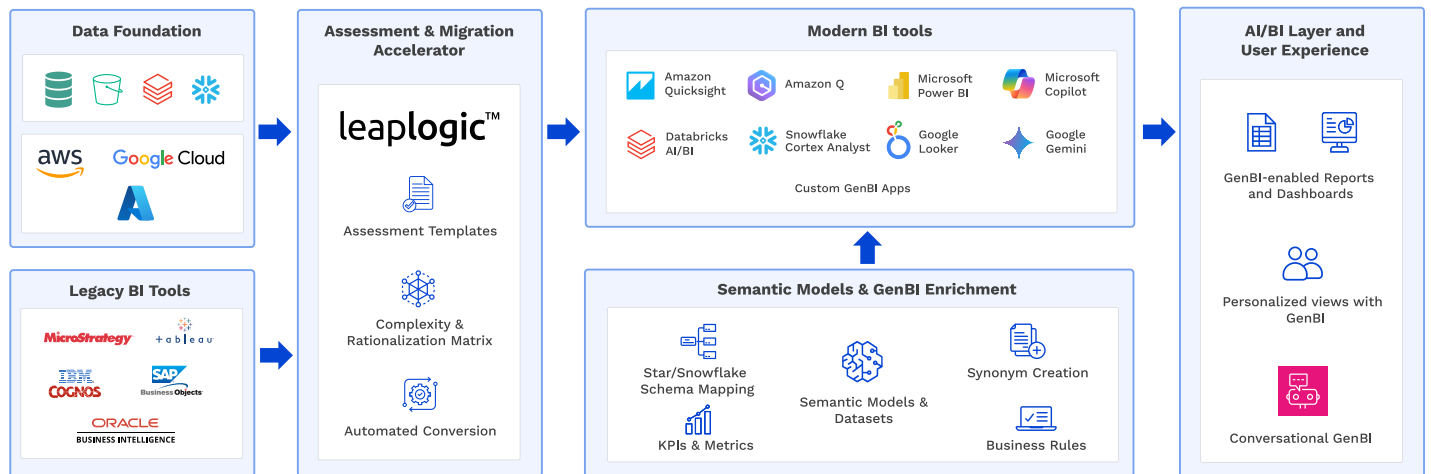

### Modernize traditional BI

Transition from outdated, rigid BI systems to agile, AI-powered GenBI platforms that deliver faster, deeper, and more actionable insights.

### Build new, custom capabilities

Design and implement bespoke GenBI solutions—prompt-driven dashboards, LLM-enabled insights, and predictive models—that align with your unique business goals.

# Impetus' end-to-end GenBI project delivery approach

Impetus' GenBI delivery and enablement approach offers a comprehensive, proven framework to ensure project success—from rapid readiness assessment and quick-turn piloting to implementation, testing, user adoption, and enterprise-scale optimization.

## Impetus GenBI reference architecture