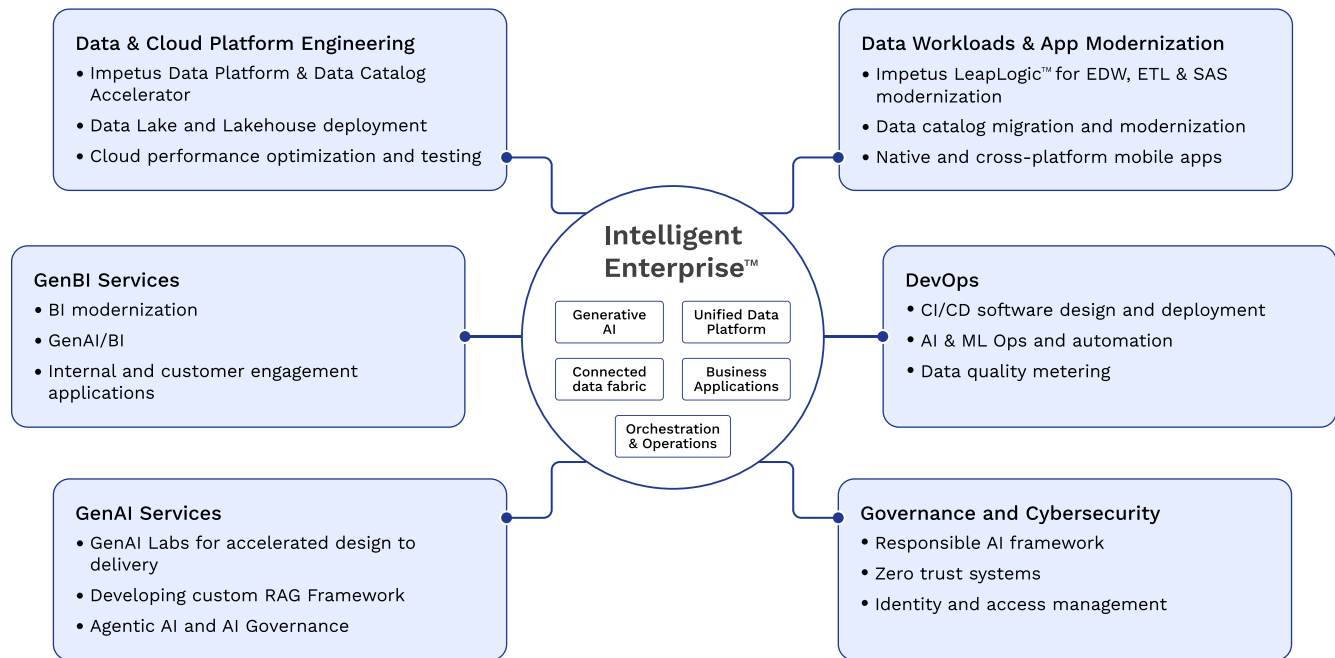

## Fortune 500 credit card company

Faster decision-making with a GenBI platform

- Built an internal GenBI solution to maintain full data control
- Enabled 50+ use cases, including guided selling and next-best action
- Built a solution to interpret user intent from prompts and generate back-end SQL queries
- Empowered business teams with intuitive, natural language insights
- Boosted decision-making speed while strengthening data security

## Global manufacturing firm

GenBI platform with smarter dashboards

- Migrated to a scalable, cloud-native BI platform on AWS
- Developed GenBI-enabled dashboards with executive summaries and dynamic storytelling
- Reduced ETL pipeline execution time by 60% for faster data processing
- Strengthened data security and governance

## Beyond GenBI: How Impetus can help data-driven companies power superior business outcomes

Impetus, a premier Data and AI system integrator, offers a comprehensive portfolio of engineering services and solutions to help businesses power the Intelligent Enterprise for superior business outcomes.