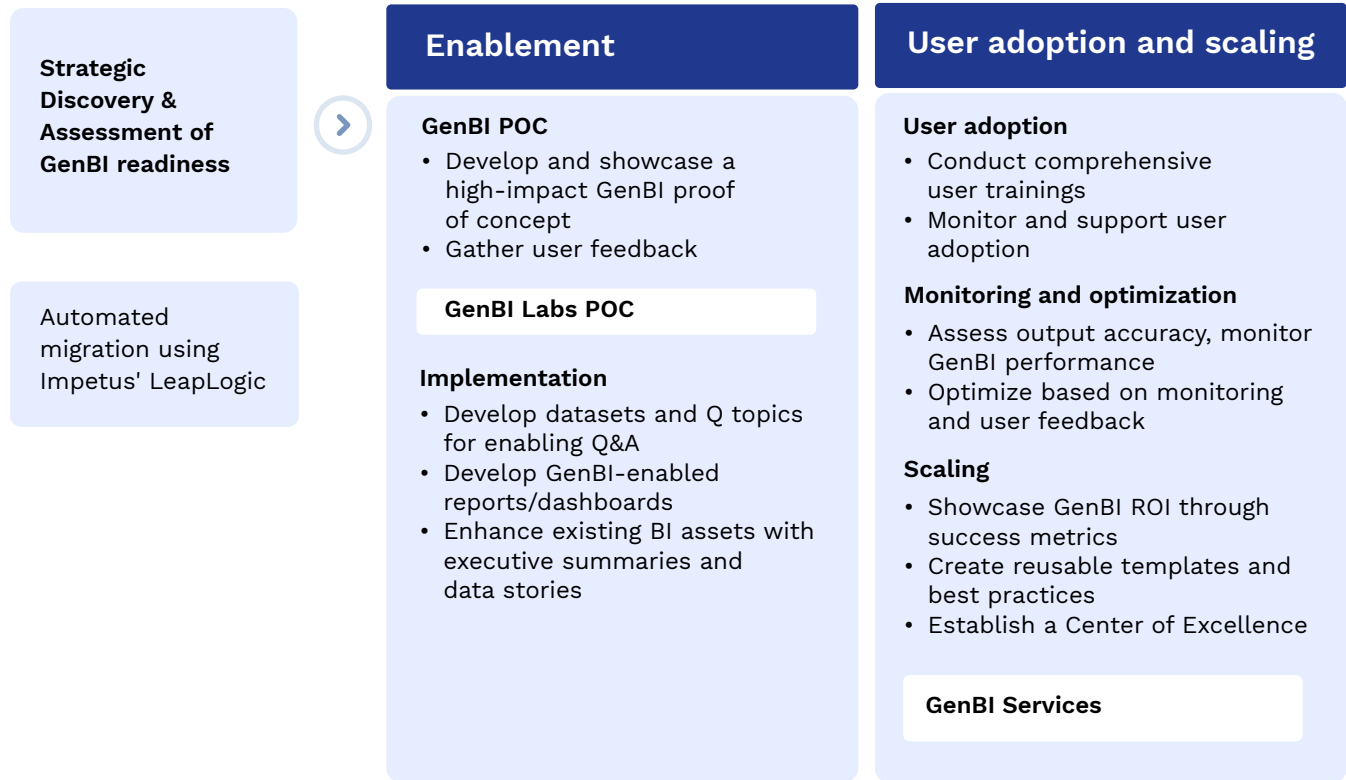

Impetus' end-to-end GenBI project delivery approach

Impetus' GenBI delivery and enablement approach offers a comprehensive, proven framework to ensure project success—from rapid readiness assessment and quick-turn piloting to implementation, testing, user adoption, and enterprise-scale optimization.